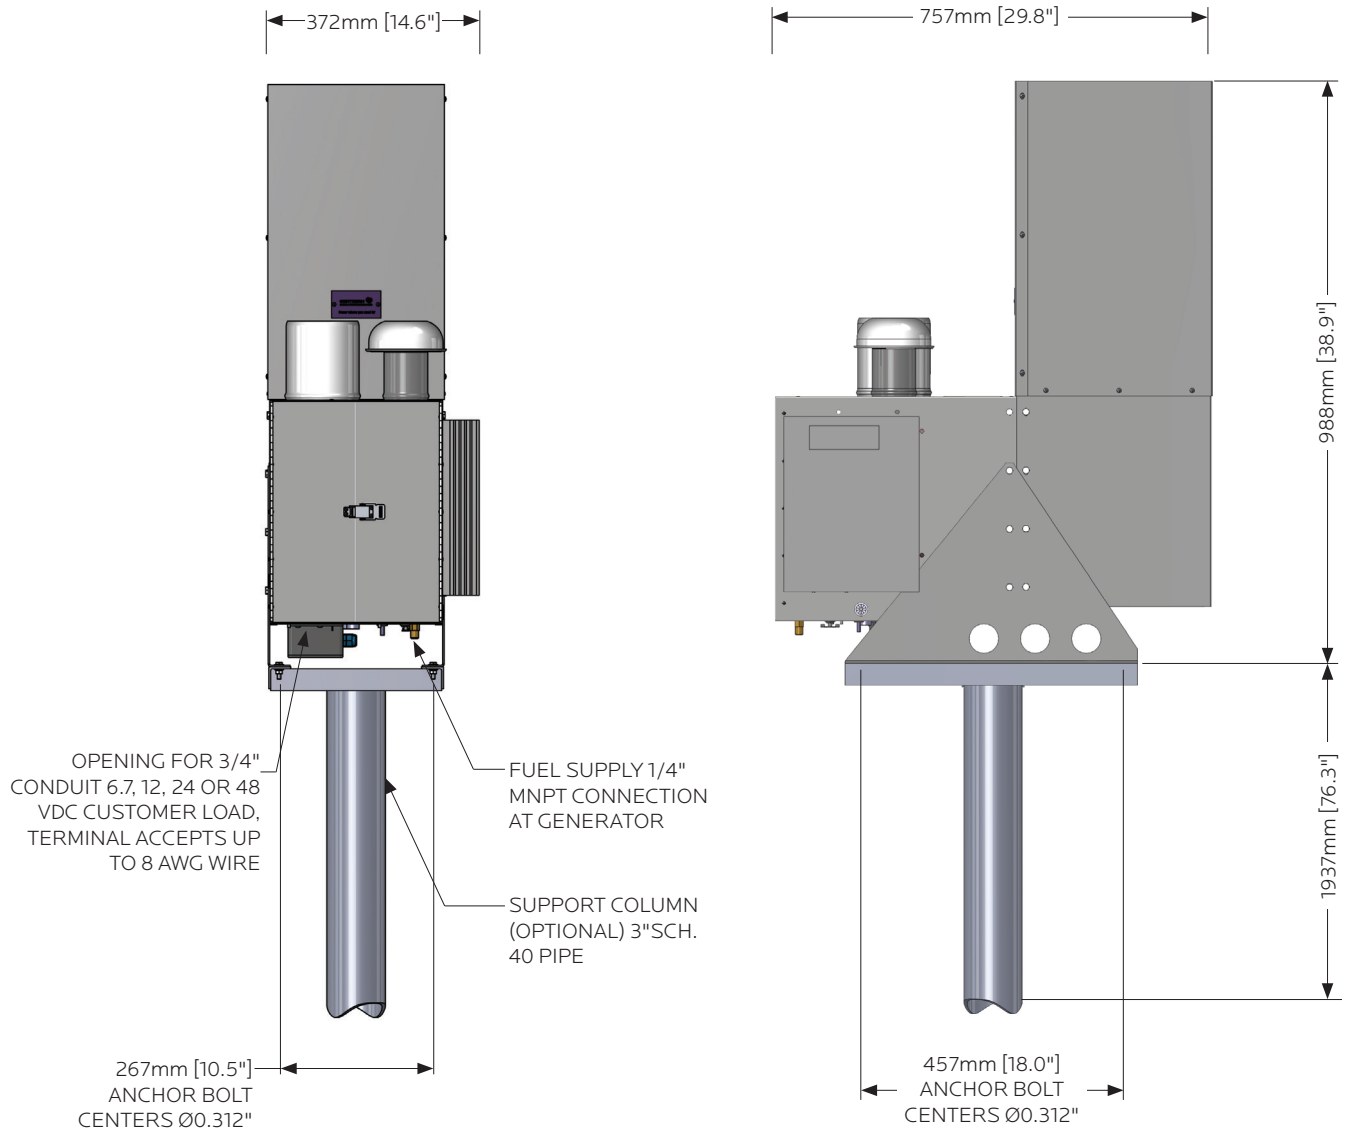

NOTES:

Generator Weight: 60 kg [132 lb]

Model: 5120

Gentherm Global Power Technologies

p 403 236 5556

e gptsales@gentherm.com

w genthermglobalpower.com

16, 7875 – 57 Street SE

Calgary, Alberta, Canada T2C 5K7